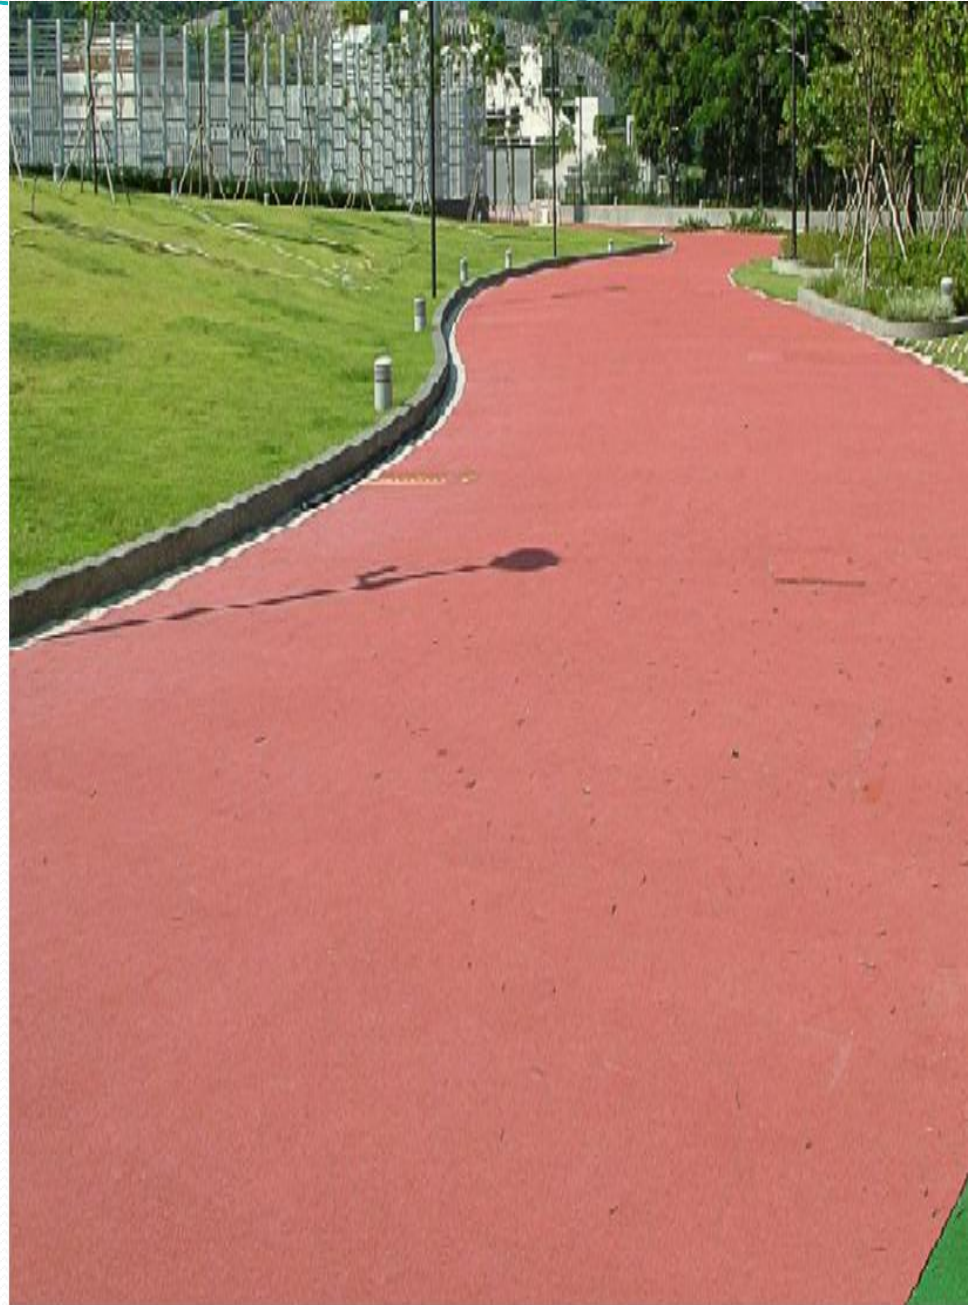

MOLDO CYCLE TRACK

The Comfortable choice....

MOLDO CYCLE TRACK

- Non-slip, resilient rubber exercise surface that has real force reduction benefits which equate to perceptible jogging comfort
- No sharp edges, and no joint stress due to directional buildup of the dual-layer surface
- Color-fast top layer made of 100% Synthetic colored EPDM /SBR Rubber with UV resistant
- Low maintenance and repairable
 - 10 standard colors available
- Impact cushioning with high life expectancy

OUR COMPLETED PROJECTS

CycleTrack at Knowledge Park Greater Noida
(UttarPradesh)

Standard Color Options For Jogging / Running Track

Gray

Green

Signal Green

Blue

Gray